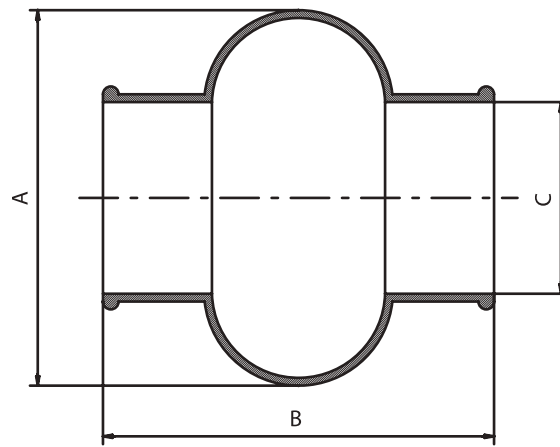

serie «M» series

- Special neoprene rubber
- Resistant to: acids, oils, greases, dust, moisture
- Filled with grease, they ensure constant lubrication

Mod. Type	Code	A	B	C	Joints out diam. "D"
01M	SM00 1600	28	34	15	16
02M	SM00 1800	32	40	16.5	18
03M	SM00 2200	40	45	20.5	22
04M	SM00 2500	48	50	24.5	25/26
05M	SM00 2800	52	56	27.5	28/29
1M	SM00 3200	56	65	30.5	32
2M	SM00 3600	66	72	35.5	36/37
3M	SM00 4200	75	82	40	42
4M	SM00 4500	84	95	45	45/47
5M	SM00 5000	92	108	50	50/52
6M	SM00 5800	100	122	56	58